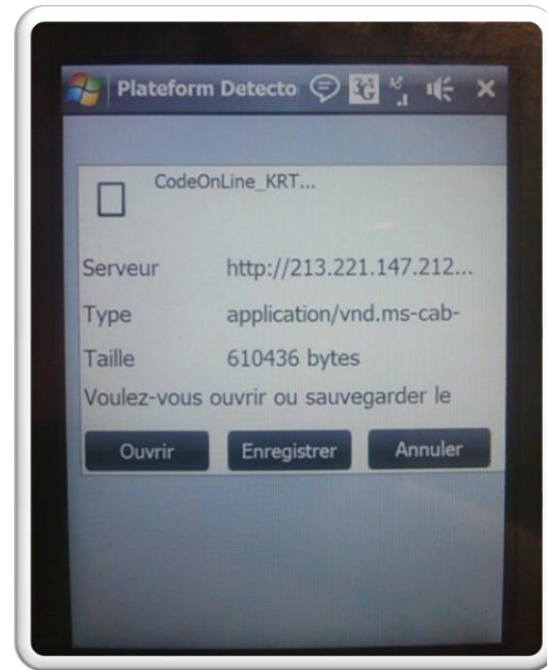

Company name

Password

Mobile phone number
(International format, for example : +33633518330 or +12223334444)

E-mail address

All fields are mandatory

You should receive an SMS containing a web link to download the application CodeOnLine. Click on this link, follow the instructions for downloading, then close the web browser of your phone. Then open « CodeOnLine » (the application is usually saved in your phone's « Applications » menu).

What is CodeOnLine?
CodeOnLine is a technical platform for testing marketing services on mobile phone.

How do you access CodeOnLine?
CodeOnLine can be accessed simply by registering on this website.

Who are we?
GS1 makes it easier for businesses to adopt new technologies through standardization.

Step 1

To register, enter your phone number in the international format using a leading « + » character as follows :

+33677533220

+46706604983

Step 2

During the registration process, fill the fields clearly (name, company, e-mail) to be authorized and to receive further updates.

In order to use the bar code reader, the registration on the website is necessary to activate your account and to receive the SMS enabling you to install the application on your mobile.

4. Install *CodeOnLine*