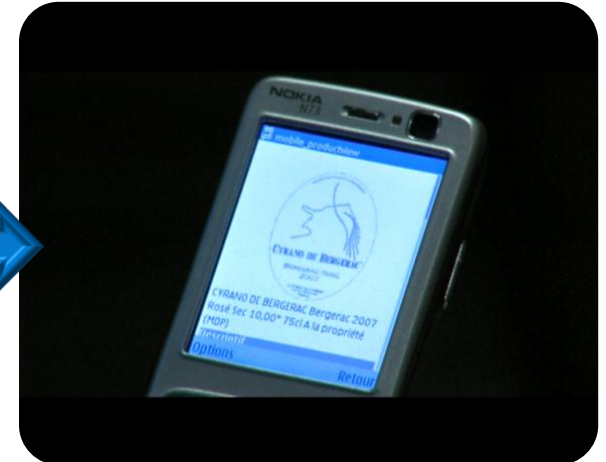

5. Test

1. 1 Open your camera phone and the CodeOnLine application on your mobile
2. 2 Take a picture of the product barcode on which you want to get more information
3. 3 Allow the application to get access to internet in order to access to the content delivered by the producer.