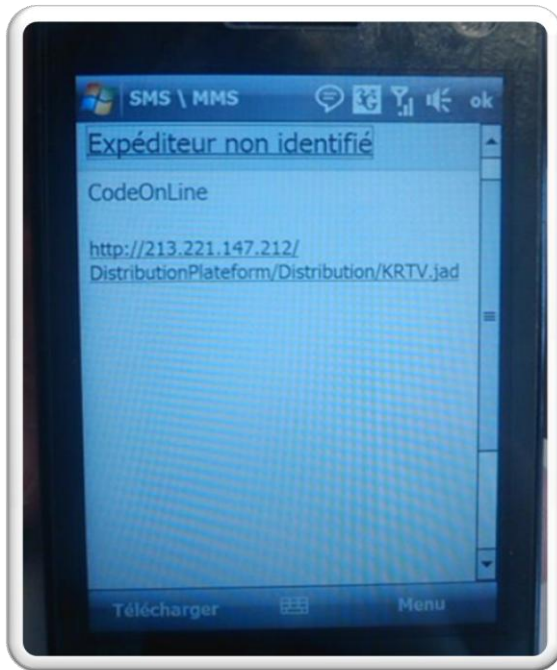

What is CodeOnLine?
CodeOnLine is a technical platform for testing marketing services on mobile phone.

How do you access CodeOnLine?
CodeOnLine can be accessed simply by registering on this website.

Who are we?
GS1 makes it easier for businesses to adopt new technologies through standardization.

Step 1

To register, enter your phone number in the international format using a leading « + » character as follows :

+33677533220

+46706604983

Step 2

During the registration process, fill the fields clearly (name, company, e-mail) to be authorized and to receive further updates.

In order to use the bar code reader, the registration on the website is necessary to activate your account and to receive the SMS enabling you to install the application on your mobile.

4. Install *CodeOnLine*